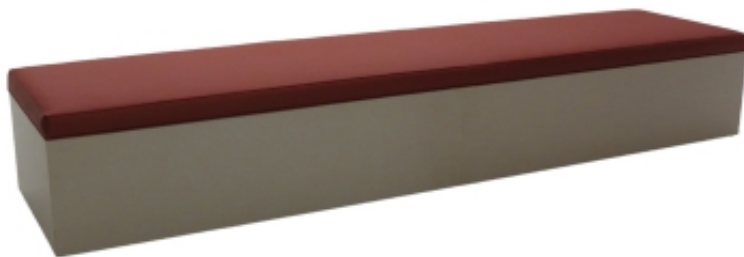

9826BNQ-123.75

9826BNQ-123.75 Banquette

*DIMENSIONS: W:123.75 x D:30 x H:20

COM=4 yards (*Yardage may vary depending on pattern match and direction.***)

MB8991

MB8991 Two-Piece Bench w/Metal Base

*DIMENSIONS: W:162 x D:27 x H:32 /Seat Height: 18 /Seat Depth: 19

COM=15.75 yards (*Yardage may vary depending on pattern match and direction.***)

5531

5531 Lounge Chair

*DIMENSIONS: W:24 x D:22 x H:45 /Seat Height: 18 /Seat Depth: 17 /Seat Width: 18 /Arm Height: 23

COM=4 yards (*Yardage may vary depending on pattern match and direction.***)